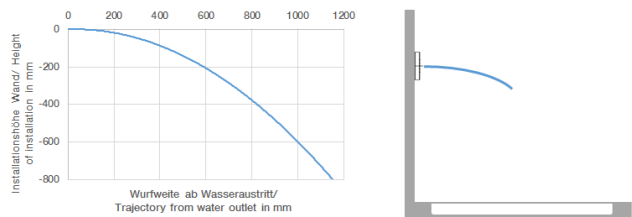

WATER BAR Concealed body spray FlowReduce - Brushed Champagne (22kt Gold)

IMO

36 517 979

- HORIZONTAL RAIN, max. flow rate 6 l/min (at 3 bar)
- with anti-scale system
- cover plate 240 x 60 mm
- 1/2" connection
- This product can help a building meet the requirements of Green Building Rating Systems, e.g. LEED®, BREEAM®, DGNB

Required miscellaneous

- xGRID Installation track 555 mm - 12 360 970 90**

36 517 979
mm [inches]

Flow rate chart

Trajectory diagram

36 517 979